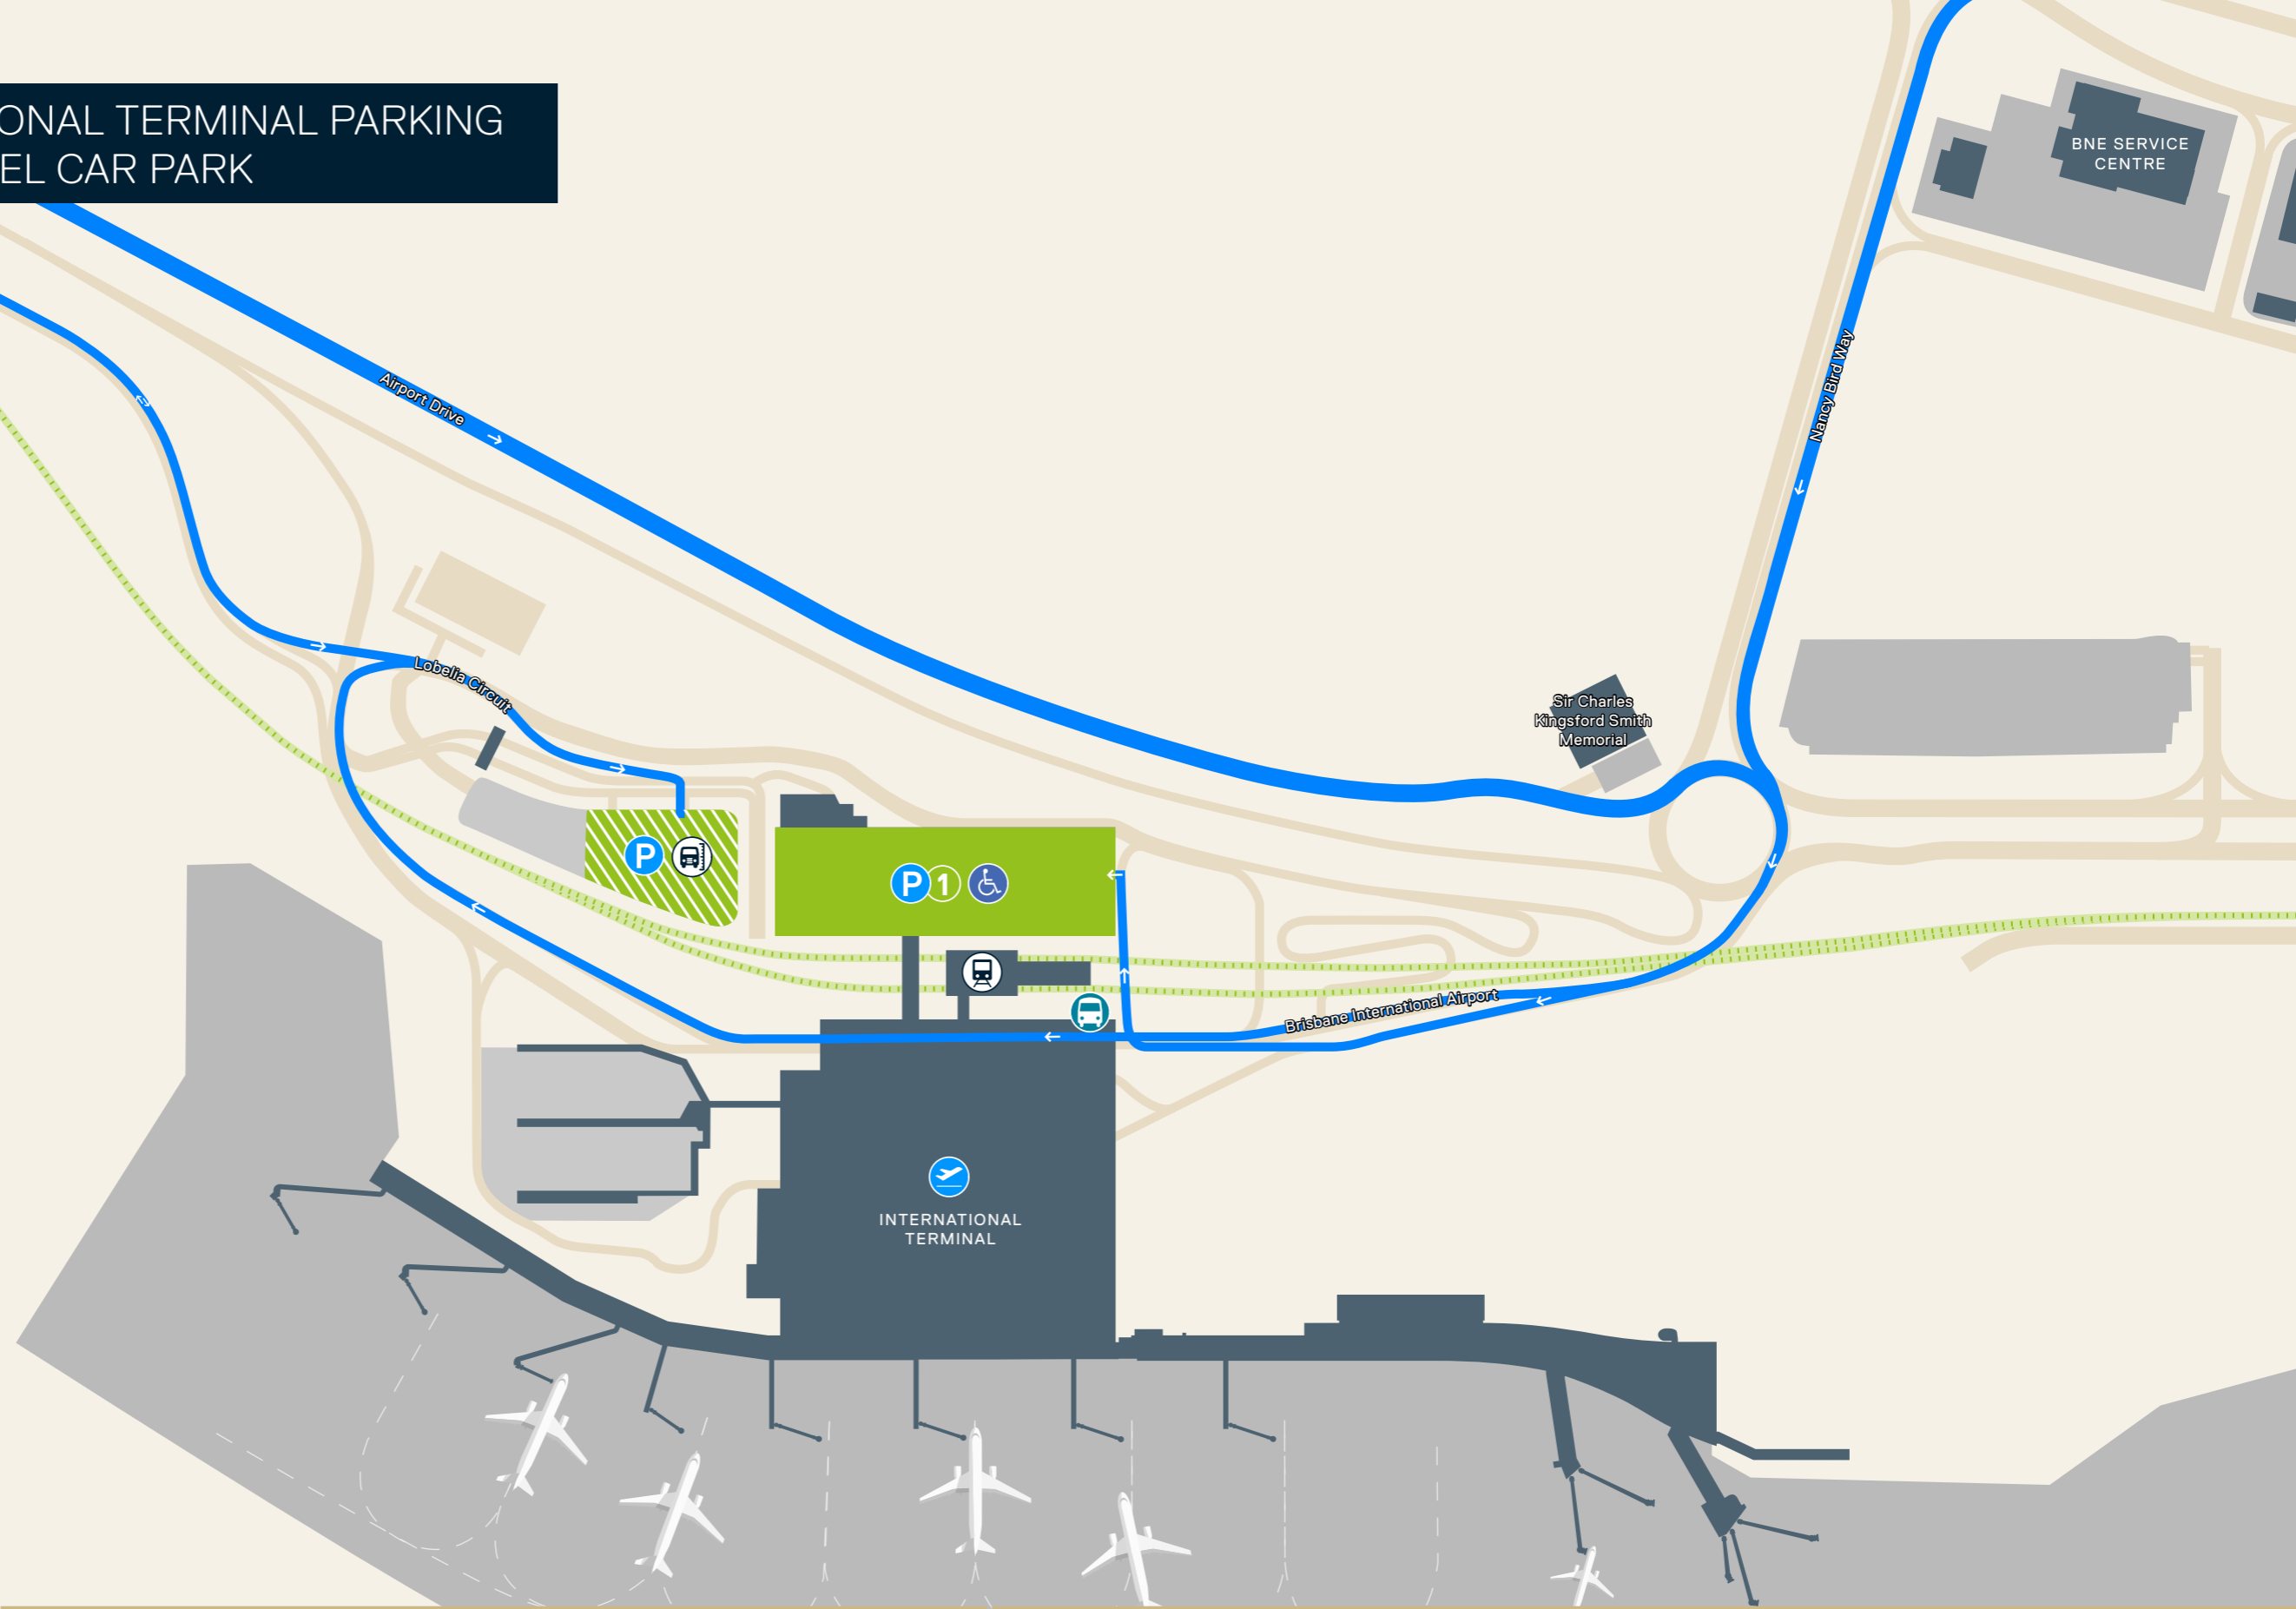

INTERNATIONAL TERMINAL PARKING MULTI-LEVEL CAR PARK

P OVER HEIGHT ENTRY AND PARKSHORT

- For vehicles over 2.4 metres
- Open air parking area
- Access via Lobelia Circuit

P1 INTERNATIONAL MULTI-LEVEL CAR PARK

- **PARKVALET** Level 1
- **PARKSHORT** Level 2-5
- **PARKLONG** Level 2-5

AIRPARK BUS

TRAIN STATION

P PARKING

AIRPARK UNDERCOVER PARKING

HEIGHT RESTRICTION

P1 height restriction is 2.25m and P2 height restriction is 2.4m. All over height vehicles can park at AIRPARK.

ENTRY ROADS

TRAIN LINE

MAIN ROADS

Accessibility: Accessible parking spaces available on Level 2-9 of P1 car park and all levels of P2 car park. Parking spaces are in close proximity to lifts on each level. There are no accessible parking bays on Level 5 (P1).